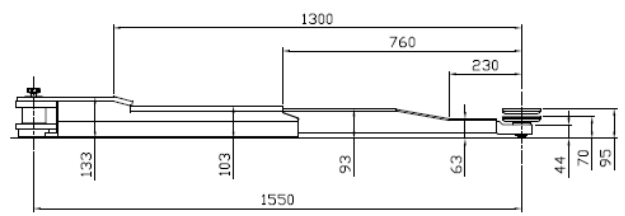

Short arm

Long arm

Date: 120422	Sign. LJE	Scale: 1:35	No. T12420
 <a href="http://www.elwico.com.pl">www.elwico.com.pl</a>			Maestro 2.35 NxT F ST/DT (P)
			Rev. date: 250722