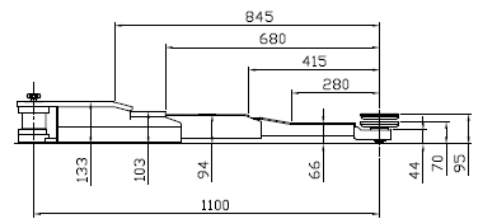

Short arm

Long arm

Date: 120422	Sign. LJE	Scale: 1:35	No. T12420
 <a href="http://www.elwico.com.pl">www.elwico.com.pl</a>			Maestro 2.35 NxT F ST/DT (P)
			Rev. date: 250722