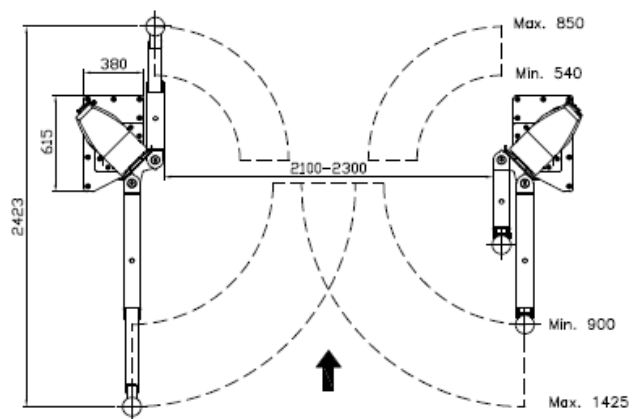

Short arm

Long arm

Date: 180522

Sign. LJE

Scale: 1:30

No. T12402

**ELWICO**

[www.elwico.com.pl](http://www.elwico.com.pl)