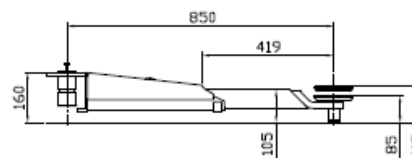

Short arm

Long arm

Date: 180522

Sign. LJE

Scale: 1:30

No. T12402

**ELWICO**

[www.elwico.com.pl](http://www.elwico.com.pl)