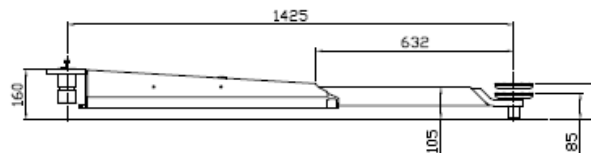

Short arm

Long arm

Date: 180522

Sign. LJE

Scale: 1:30

No. T12402

**ELWICO**

[www.elwico.com.pl](http://www.elwico.com.pl)